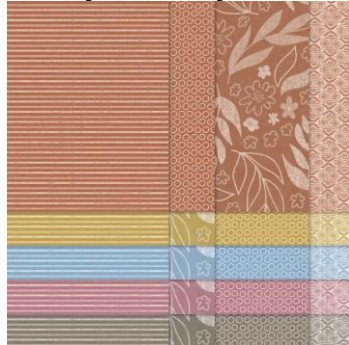

2023-2025 IN COLOR™ 6" X 6"
DESIGNER SERIES PAPER*
163778 (pg. 98) $12.50