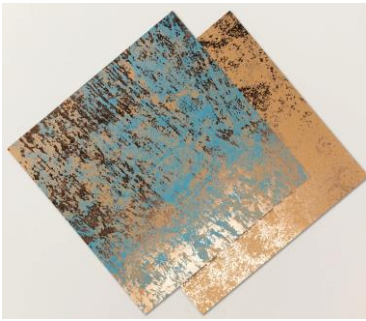

**OXIDIZED COPPER 12" X 12"
SPECIALTY DESIGNER
SERIES PAPER**

162190 (pg. 111) $8.00

4 sheets (2 each of 2 designs)

Product colors: Copper, Pretty Peacock